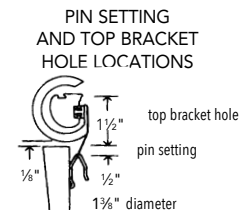

Quick Tips | Decorative Traverse Rod Accessories

SUPPORT COVER
Snap support cover over support base. Paint or paper to match wall.

UTILITY RODS
Fast and easy installation. Attach to decorative brackets and supports using wire brackets.