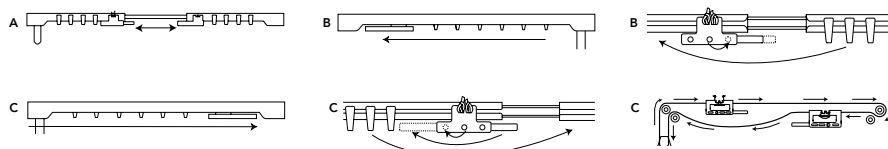

WHITE TRAVERSE

Quick Tips | Change a One-Way Rod to a Two-Way Rod

- A. Lay rod face down. Pull sections apart. Free cord from right master; slide it off; discard.
- B. Cord and stack right. Move master arm in remaining master to right screw hole; slide off. Move all slides to outside (large) rod section. Replace master; rejoin rod.
- C. Cord and stack left. Untie cord on left; remove cord guide. Restring cord; re-knot. Untie cord on right and pull down between wheels on right. Add guide; restring and re-knot. Change screw in master, reverse arm; slide off. Move all slides to inside (small) rod section. Replace master; rejoin rod.