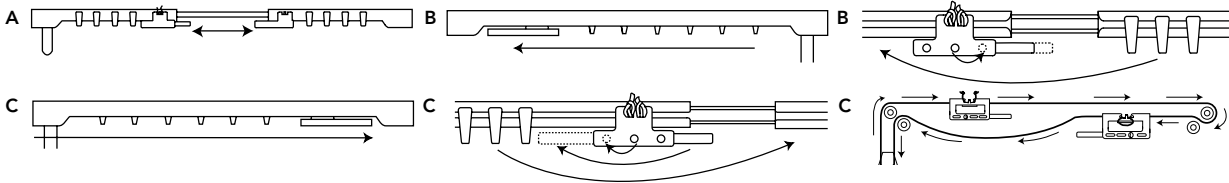

Quick Tips

Quick Tips | Change a Two-way Rod to a One-way Rod

- A. Lay rod face down. Pull sections apart. Free cord from secondary master; slide it off; discard.
- B. Cord and stack right. Move master arm in remaining master to right screw hole; slide off. Move all slides to outside (large) rod section. Replace master; rejoin rod.
- C. Cord and stack left. Untie cord on left; remove cord guide. Restraining cord; re-knot. Untie cord on right and pull down between wheels on right. Add guide; restraining and re-knot. Change screw in master, reverse arm; slide off. Move all slides to inside (small) rod section. Replace master; rejoin rod.

Quick Tips | Empire™ Traverse Rods

Dependable operation. Value priced. Designed for light to medium weight draperies.

Streamlined 7/8" profile, with heavy-gauge, roll-formed steel; baked enamel finish for dependable, trouble-free operation.

Drop-In adjustable brackets for quick installation.

Supports consists of two sizes of stirrups –one for the outside rod section and one for the inside. Rods can be ceiling mounted by using holes in the pulley housing and supports.

Masters are made of Celcon for strength, flexibility and longer wear. Plain slides are self lubricating, and made from high density polyethylene with ultraviolet inhibitors to provide long life and resist wear. Right-hand master carrier arm is adjustable for easy conversion to one-way draw traverse.

Patented end gates are designed to allow extra slides to be added or removed quickly without removing the rod from the brackets.

QUICK TIPS

Quick Tips | Nite Holder

The Nite Holder curtain holdback may be folded up against wall or molding when not in use.