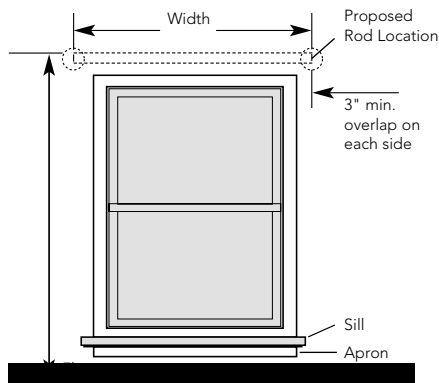

Getting Started

Measuring for Drapery Hardware

- Measure the width of your window treatments, taking into account if you want to mount the hardware on the wall or directly on the window trim.
- Allow 3" minimum on each side of the window for the draperies to be completely open.
- Be sure to consider extra wall space needed for decorative finials, as the rod dimensions do not include the additional width added by each finial.
- To make windows appear larger, mount the curtain rod at minimum 4" above the trim.