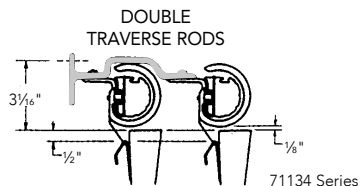

Quick Tips | Decorative Traverse Rod Accessories

SUPPORT COVER
Snap support cover over support base. Paint or paper to match wall.

UTILITY RODS
Fast and easy installation. Attach to decorative brackets and supports using wire brackets.