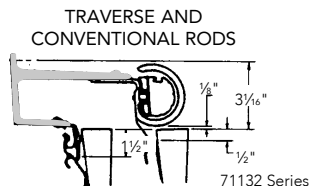

Quick Tips | Decorative Traverse Rod Accessories

SUPPORT COVER
Snap support cover over support base. Paint or paper to match wall.

UTILITY RODS
Fast and easy installation. Attach to decorative brackets and supports using wire brackets.