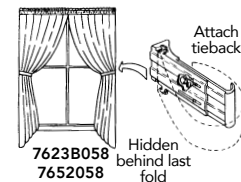

CONCEALED TIEBACKS
Use concealed tieback holders to prevent drapery from being crushed.