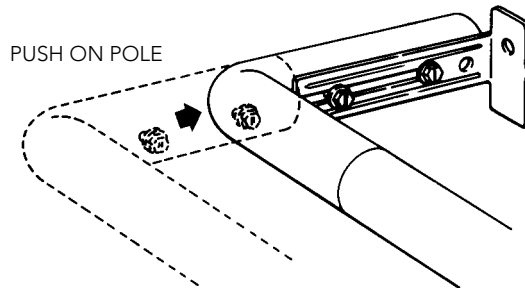

Several components are available for Kirsch Wood Poles.

Shown is the configuration of a plain wood pole (5501 Series), with connectors (5610E063) and elbows (5513 and 5517 Series), metal brackets (5623063) and center support (5618063, 5619063 and 5620E Series). All screws are included.