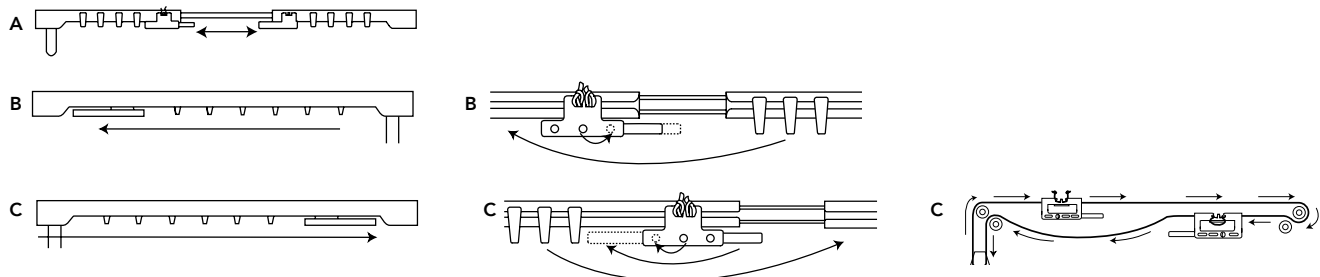

WHITE TRAVERSE

Quick Tips | Change a One-Way Rod to a Two-Way Rod

- A. Lay rod face down. Pull sections apart. Free cord from right master; slide it off; discard.
- B. Cord and stack right. Move master arm in remaining master to right screw hole; slide off. Move all slides to outside (large) rod section. Replace master; rejoin rod.
- C. Cord and stack left. Untie cord on left; remove cord guide. Restraining cord; re-knot. Untie cord on right and pull down between wheels on right. Add guide; restraining and re-knot. Change screw in master, reverse arm; slide off. Move all slides to inside (small) rod section. Replace master; rejoin rod.