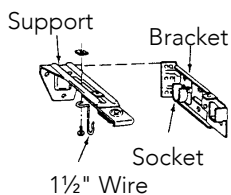

Quick Tips | Utility Rods