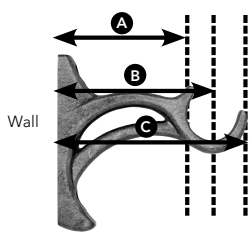

Getting Started

Measuring for Drapery Hardware

- Measure the width of your window treatments, taking into account if you want to mount the hardware on the wall or directly on the window trim.
- Allow 3" minimum on each side of the window for the draperies to be completely open.
- Be sure to consider extra wall space needed for decorative finials, as the rod dimensions do not include the additional width added by each finial.
- To make windows appear larger, mount the curtain rod at minimum 4" above the trim.