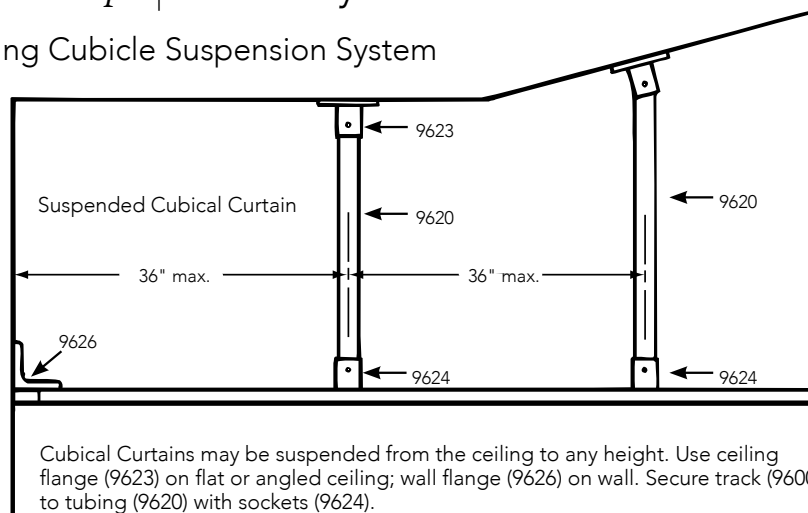

Quick Tips

Quick Tips | Cubicle Systems

Using Cubicle Suspension System

Cubical Curtains may be suspended from the ceiling to any height. Use ceiling flange (9623) on flat or angled ceiling; wall flange (9626) on wall. Secure track (9600) to tubing (9620) with sockets (9624).

Using Carrier Connectors