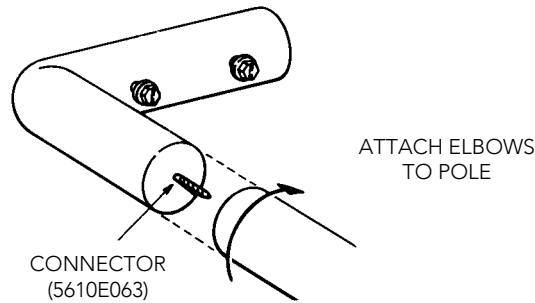

Several components are available for Kirsch Wood Poles.

Shown is the configuration of a plain wood pole (5501 Series), with connectors (5610E063) and elbows (5513 and 5517 Series), metal brackets (5623063) and center support (5618063, 5619063 and 5620E Series). All screws are included.