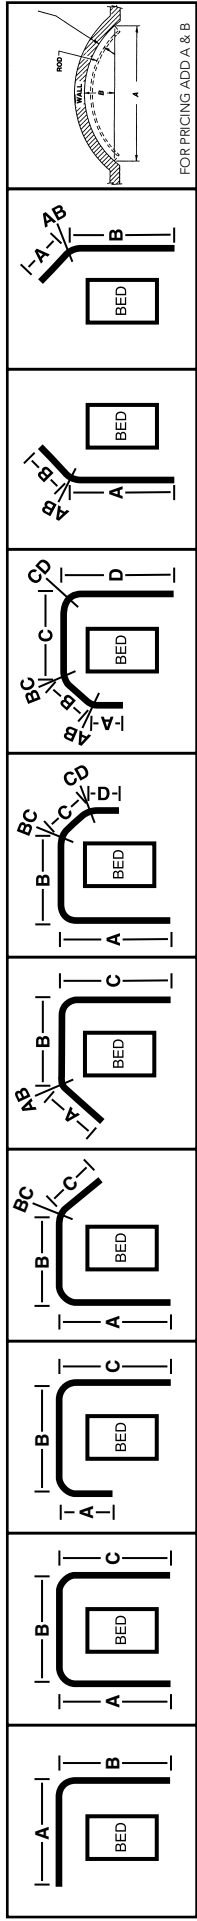

kirsch Cubicle Track Order Form (9600 & 9046 Series Only)

Dimensions are shown from top view of rod.

Invoice _____
Customer Code _____
Page Number _____

Style 1   Style 2   Style 3   Style 4   Style 5   Style 6   Style 7   Style 8   Style 9   Style 10

Details for rods ordered on front of order

Line 1	Line 2	Line 3	Line 4	Line 5
Style _____	Style _____	Style _____	Style _____	Style _____
A _____	A _____	A _____	A _____	A _____
B _____	B _____	B _____	B _____	B _____
C _____	C _____	C _____	C _____	C _____
D _____	D _____	D _____	D _____	D _____
Total Length _____	Total Length _____	Total Length _____	Total Length _____	Total Length _____
Degree of bend _____	Degree of bend _____	Degree of bend _____	Degree of bend _____	Degree of bend _____
AB _____	AB _____	AB _____	AB _____	AB _____
BC _____	BC _____	BC _____	BC _____	BC _____
CD _____	CD _____	CD _____	CD _____	CD _____
DE _____	DE _____	DE _____	DE _____	DE _____