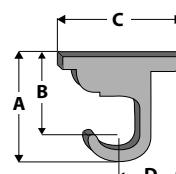

Ceiling Mount Bracket Dimensions